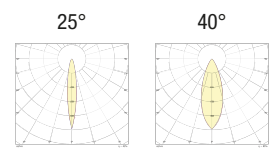

BASIC CODES

L402L.

LIGHT BEAM

- **25** 25°
- **40** 40°

GLASS

- **T** Transparent
- **S** Brushed

LED COLOUR

- **BN** 4000K
- **BC** 3000K
- **CC** 2700K

Code example:

DEHO 2 L+ Light Beam 25° + Clear Glass + 3000k = Code: L402L.25TBC