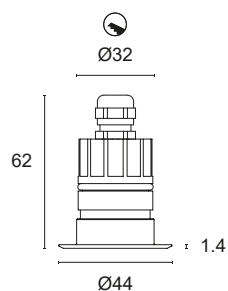

BASIC CODES

L402L.

LIGHT BEAM

- **25** 25°
- **40** 40°

GLASS

- **T** Transparent
- **S** Brushed

LED COLOUR

- **BN** 4000K
- **BC** 3000K
- **CC** 2700K

Code example:

DEHO 2 L+ Light Beam 25° + Clear Glass + 3000k = Code: L402L.25TBC